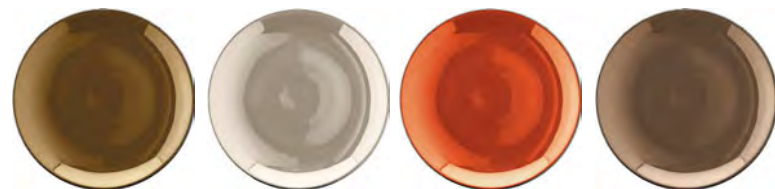

POLKA
Teacup & Saucer x 4
metallics assorted 0.25L
PL29 ㊦